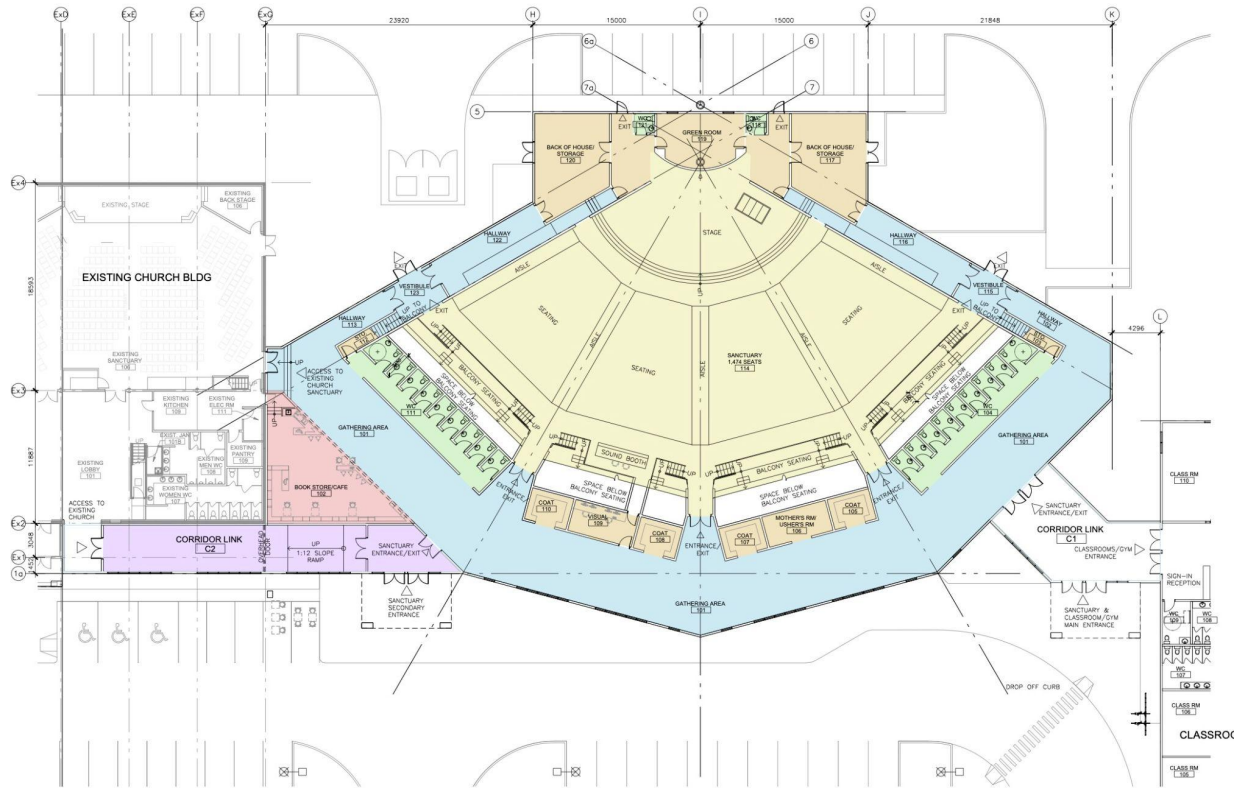

Expansion Information

- Additional 25,000 sq/ft Sanctuary connected with a walkway to the original building
- Additional 25,000 sq/ft Education Centre connected with a walkway to the new sanctuary building
- Development of a full parking lot
- Additional entrance lined up with the subdivision entrance at Sunset View Dr.

Current Attendance

- Average 800-900 attendees each week on Sundays between two church services
- The proposed development would increase seating capacity to 1500 in the Sanctuary for one Sunday church service
- A potential increase of 600 attendees

1 SANCTUARY FLOORPLAN
 A2.3 1/150

CLASSROOM/GYM FLOORPLAN
 1
 A2.6 1:150