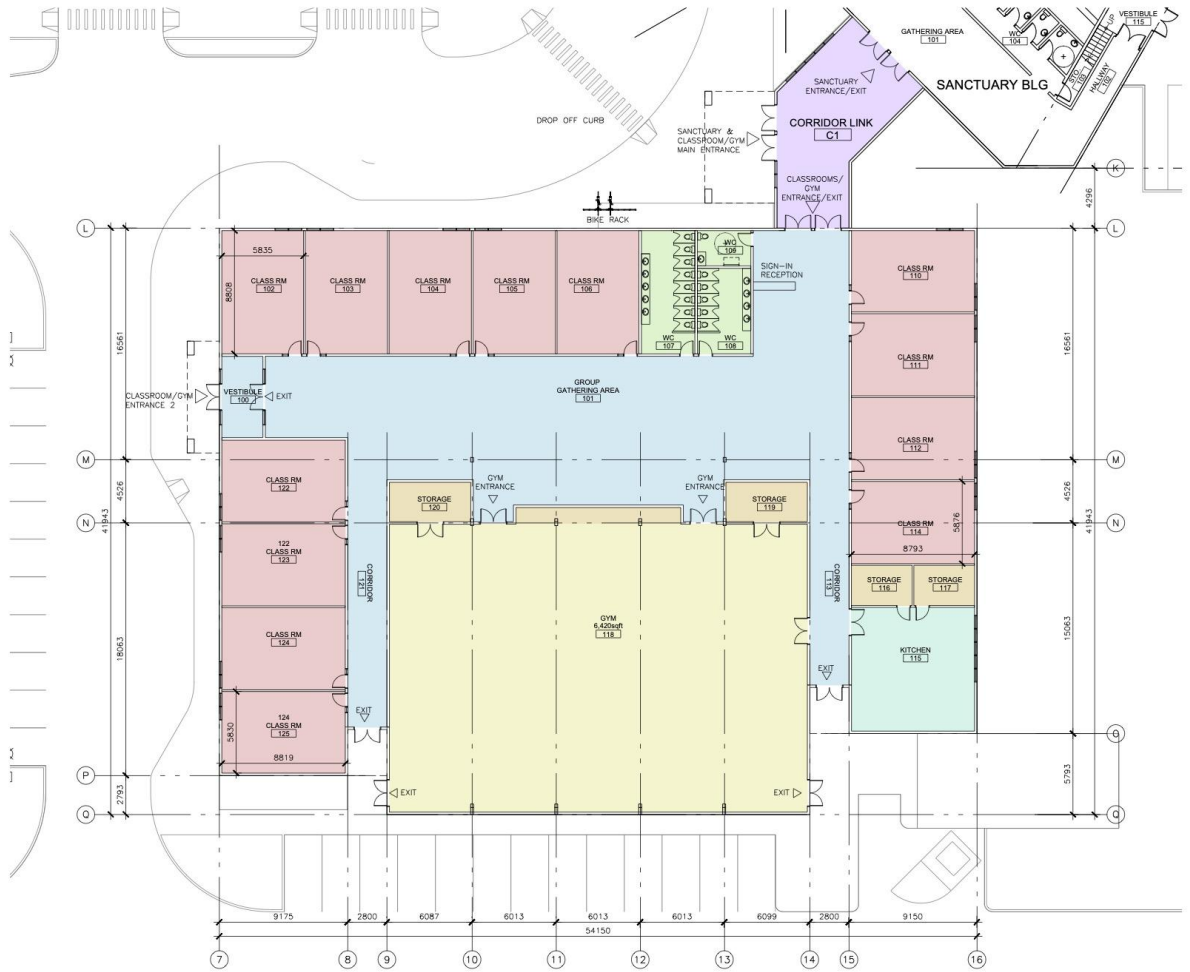

Expansion Information

- Additional 25,000 sq/ft Sanctuary connected with a walkway to the original building
- Additional 25,000 sq/ft Education Centre connected with a walkway to the new sanctuary building
- Development of a full parking lot
- Additional entrance lined up with the subdivision entrance at Sunset View Dr.

Current Attendance

- Average 800-900 attendees each week on Sundays between two church services
- The proposed development would increase seating capacity to 1500 in the Sanctuary for one Sunday church service
- A potential increase of 600 attendees

1 SANCTUARY FLOORPLAN
 A2.3 1/150

CLASSROOM/GYM FLOORPLAN
 1
 A2.6 1:150